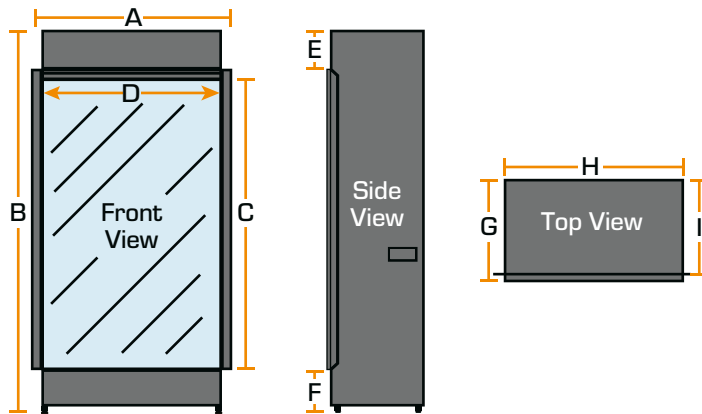

// KNIGHTWOOD ELECTRIC FIRE Information Sheet

Dimensions

A 802.0 mm B 1525.0 mm C 1159.0 mm D 717.0 mm
E 151.0 mm F 174.0 mm G 392.5.0 mm H 725.0 mm I 380.0 mm

Tech Specs

Heat output:	1260-1500 W	Rating power:	50 Hz	Lighting:	LED
Supply voltage:	220-240 V AC	Fuse rating:	13 Amp	Weight:	70 kg